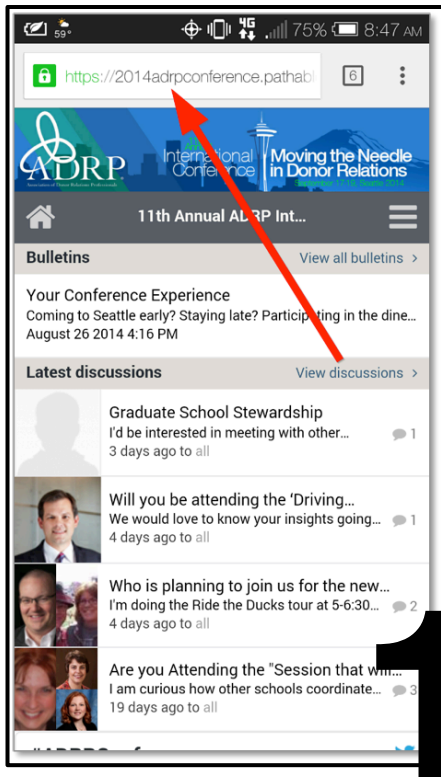

# Android: How to add the app to your homescreen

**Step 1:** In your browser, navigate to: [2014adrpconference.pathable.com/](https://2014adrpconference.pathable.com/)

**Step 2:** From the browser menu, select "Add to homescreen"

**Step 3:** Type the name that will appear below the app icon on your homescreen

**Step 4:** You should now find an icon on your homescreen