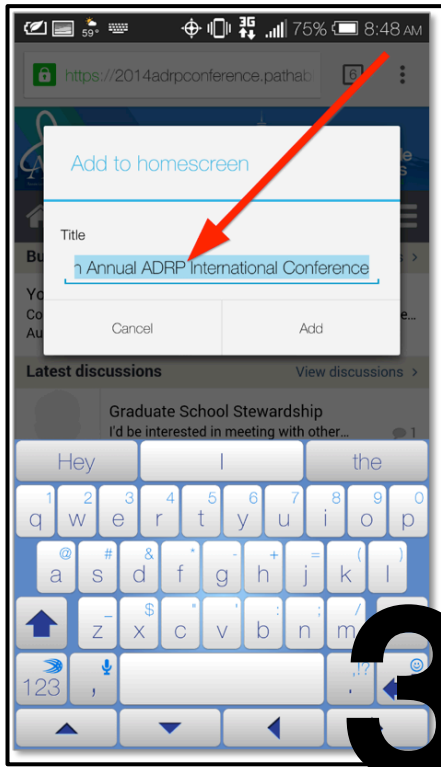

# Android: How to add the app to your homescreen

**Step 1:** In your browser, navigate to: [2014adrpconference.pathable.com/](https://2014adrpconference.pathable.com/)

**Step 2:** From the browser menu, select "Add to homescreen"

**Step 3:** Type the name that will appear below the app icon on your homescreen

**Step 4:** You should now find an icon on your homescreen