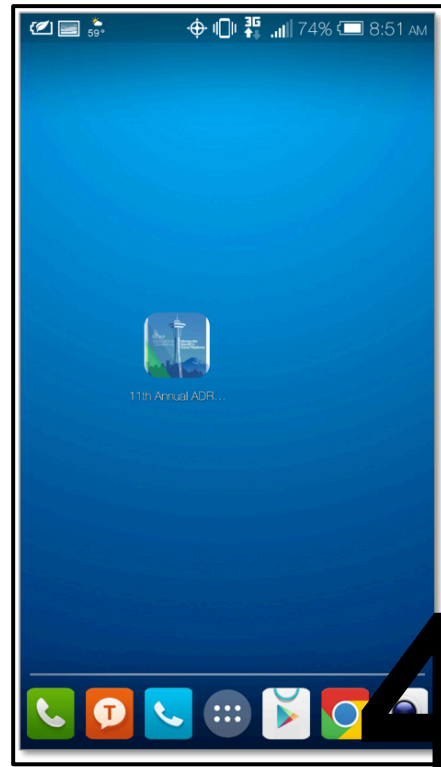

# Android: How to add the app to your homescreen

**Step 1:** In your browser, navigate to: [2014adrpconference.pathable.com/](https://2014adrpconference.pathable.com/)

**Step 2:** From the browser menu, select "Add to homescreen"

**Step 3:** Type the name that will appear below the app icon on your homescreen

**Step 4:** You should now find an icon on your homescreen