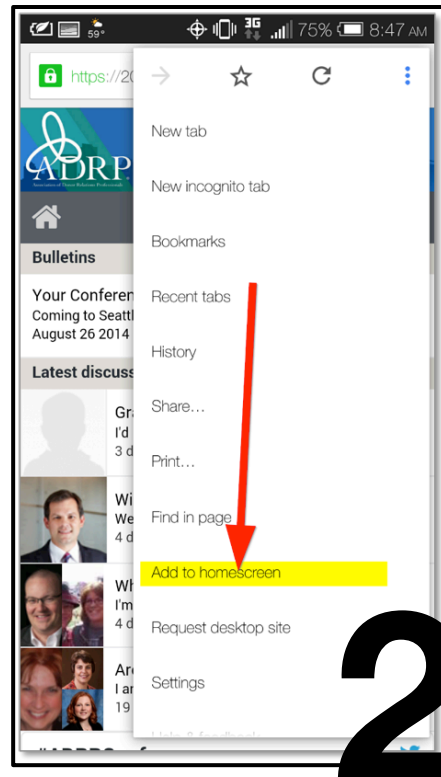

# Android: How to add the app to your homescreen

**Step 1:** In your browser, navigate to: [2014adrpconference.pathable.com/](https://2014adrpconference.pathable.com/)

**Step 2:** From the browser menu, select "Add to homescreen"

**Step 3:** Type the name that will appear below the app icon on your homescreen

**Step 4:** You should now find an icon on your homescreen